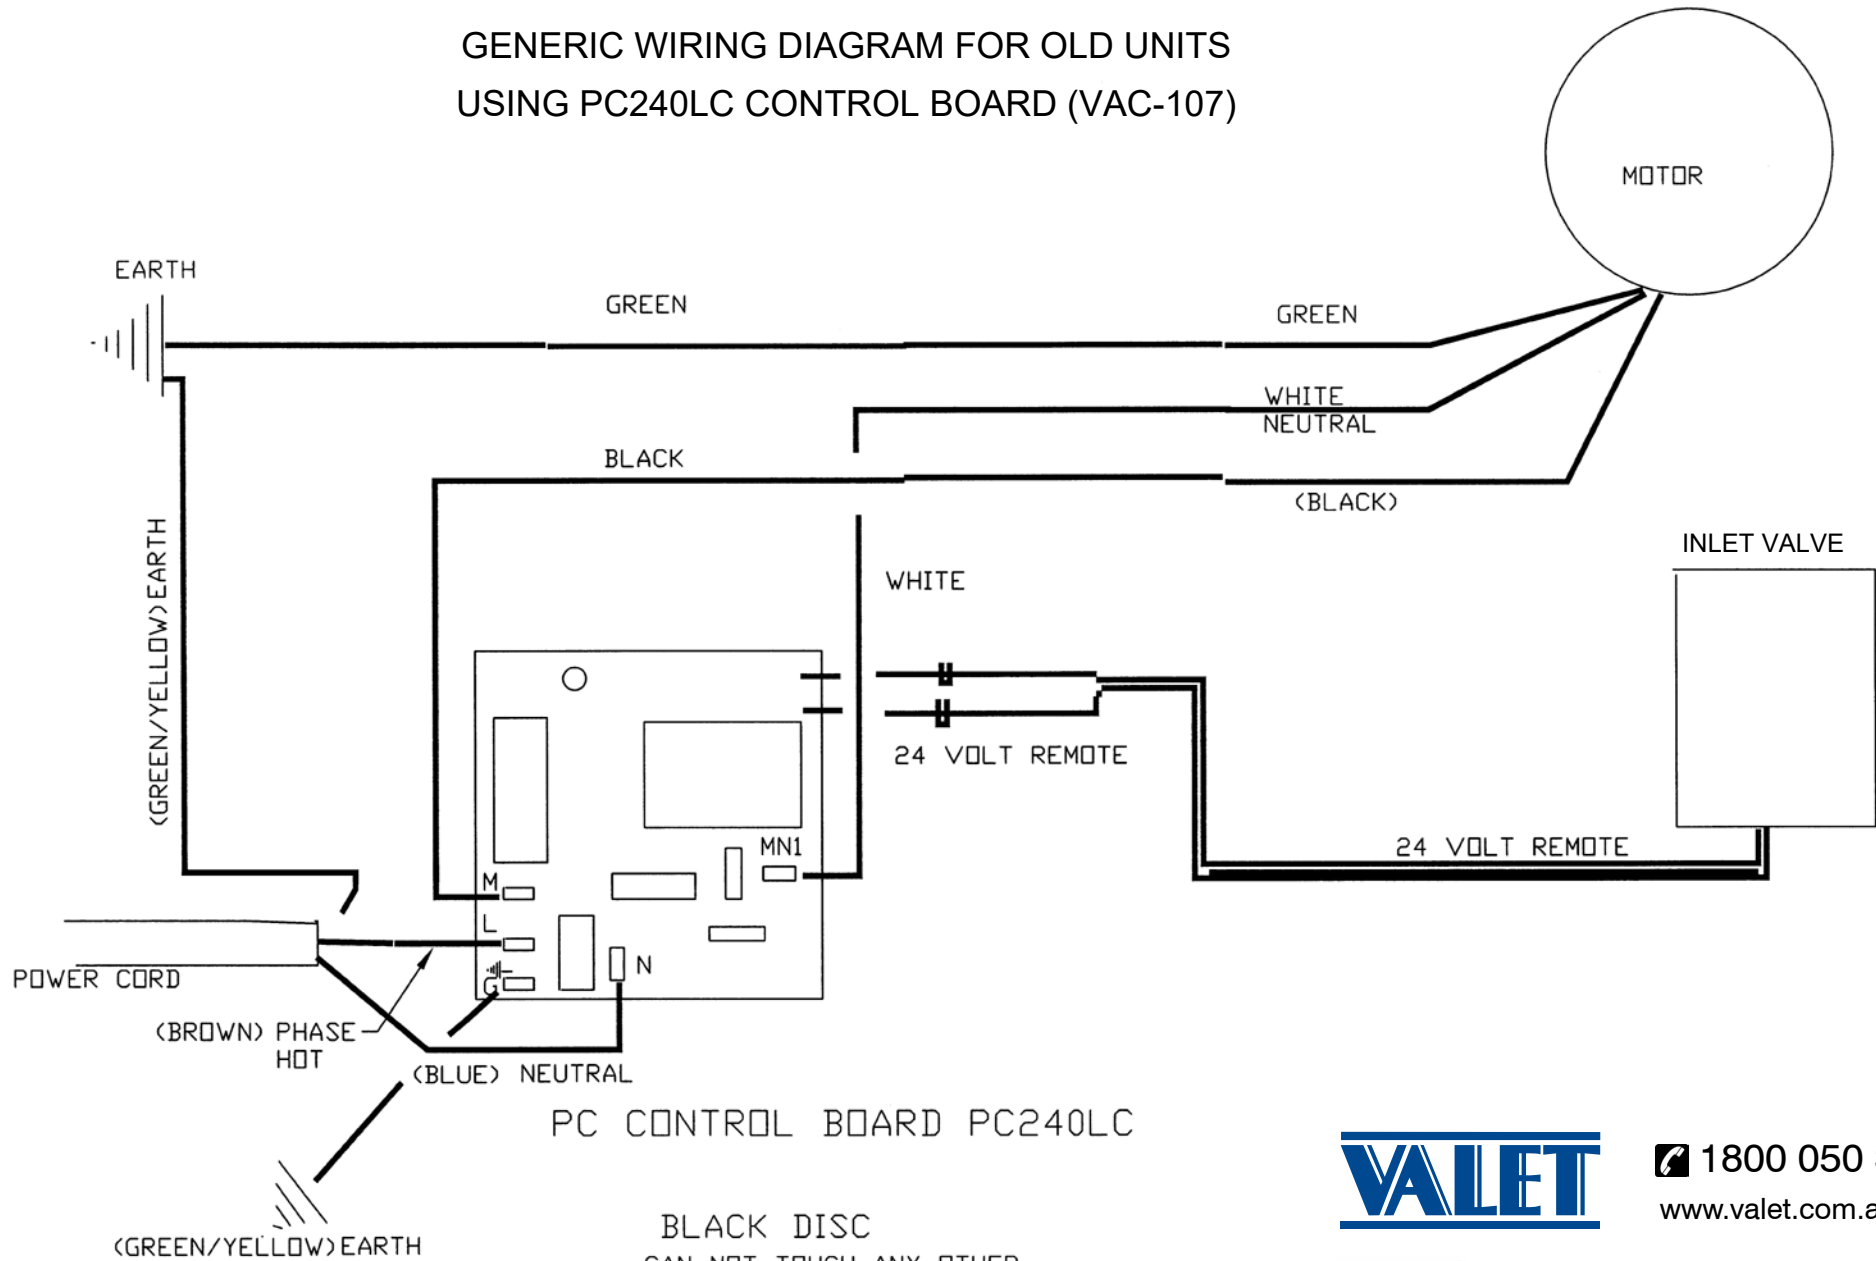

GENERIC WIRING DIAGRAM FOR OLD UNITS
USING PC240LC CONTROL BOARD (VAC-107)

PC CONTROL BOARD PC240LC

BLACK DISC
CAN NOT TOUCH ANY OTHER
WIRES OR COMPONENTS

1800 050 333
www.valet.com.au

WARNING: MAINS VOLTAGE
Risk of electric shock or serious injury.
Disconnect power first. Only qualified
personnel should perform electrical work.